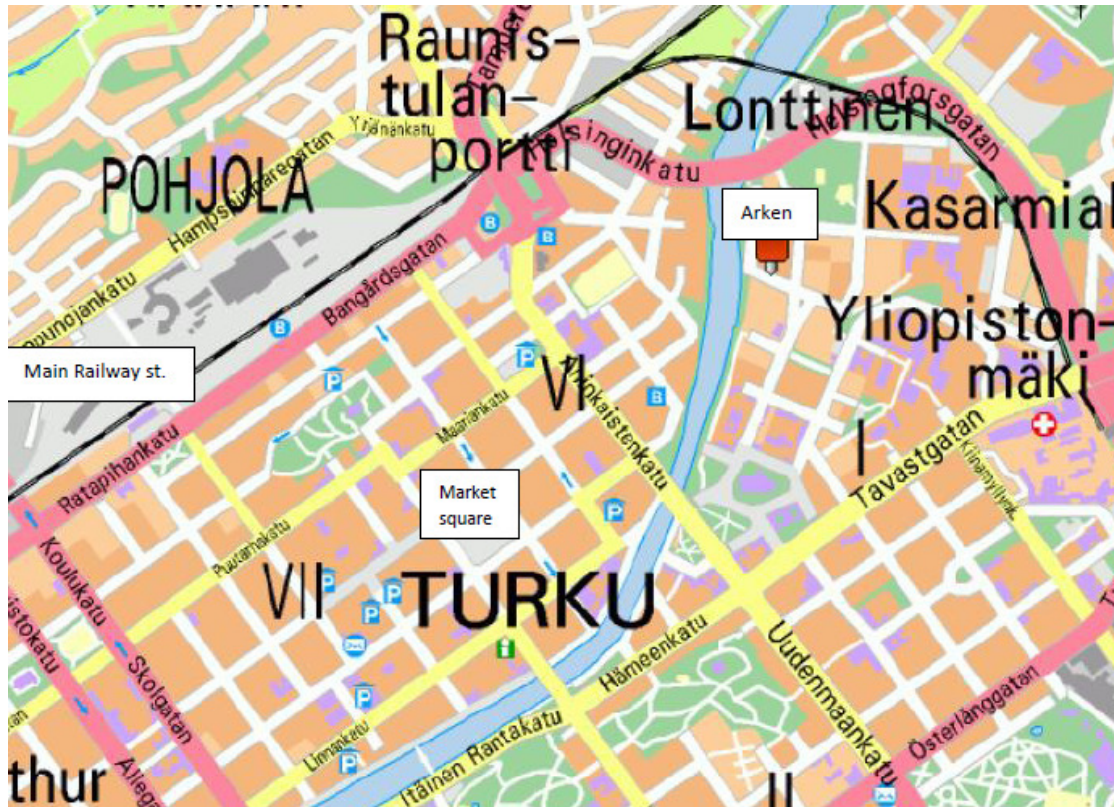

## CITY

Here is a map of downtown Turku. The location of the Arken building is marked with a red “staple”:

# CAMPUS

The conference site (Arken building) is marked as Å22 in the campus map. In the case it is difficult to find, please take a look at the following reduced map in which the location of Arken is marked with a red dot.