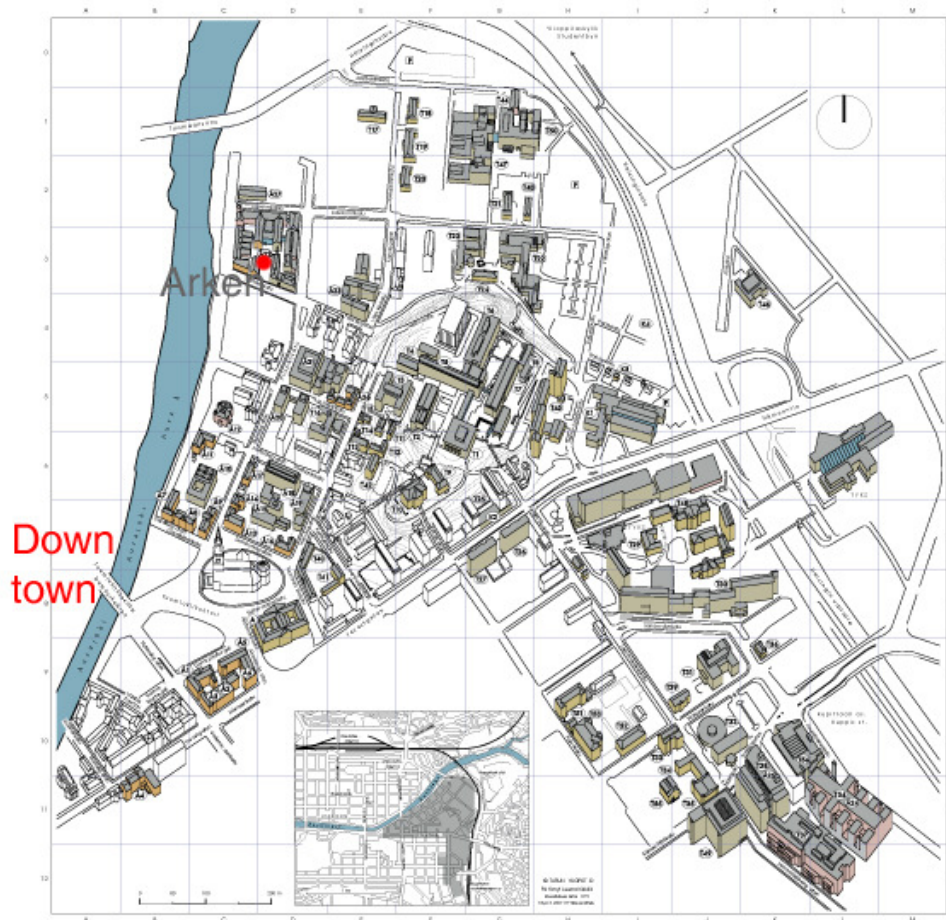

## CITY

Here is a map of downtown Turku. The location of the Arken building is marked with a red “staple”:

# CAMPUS

The conference site (Arken building) is marked as Å22 in the campus map. In the case it is difficult to find, please take a look at the following reduced map in which the location of Arken is marked with a red dot.