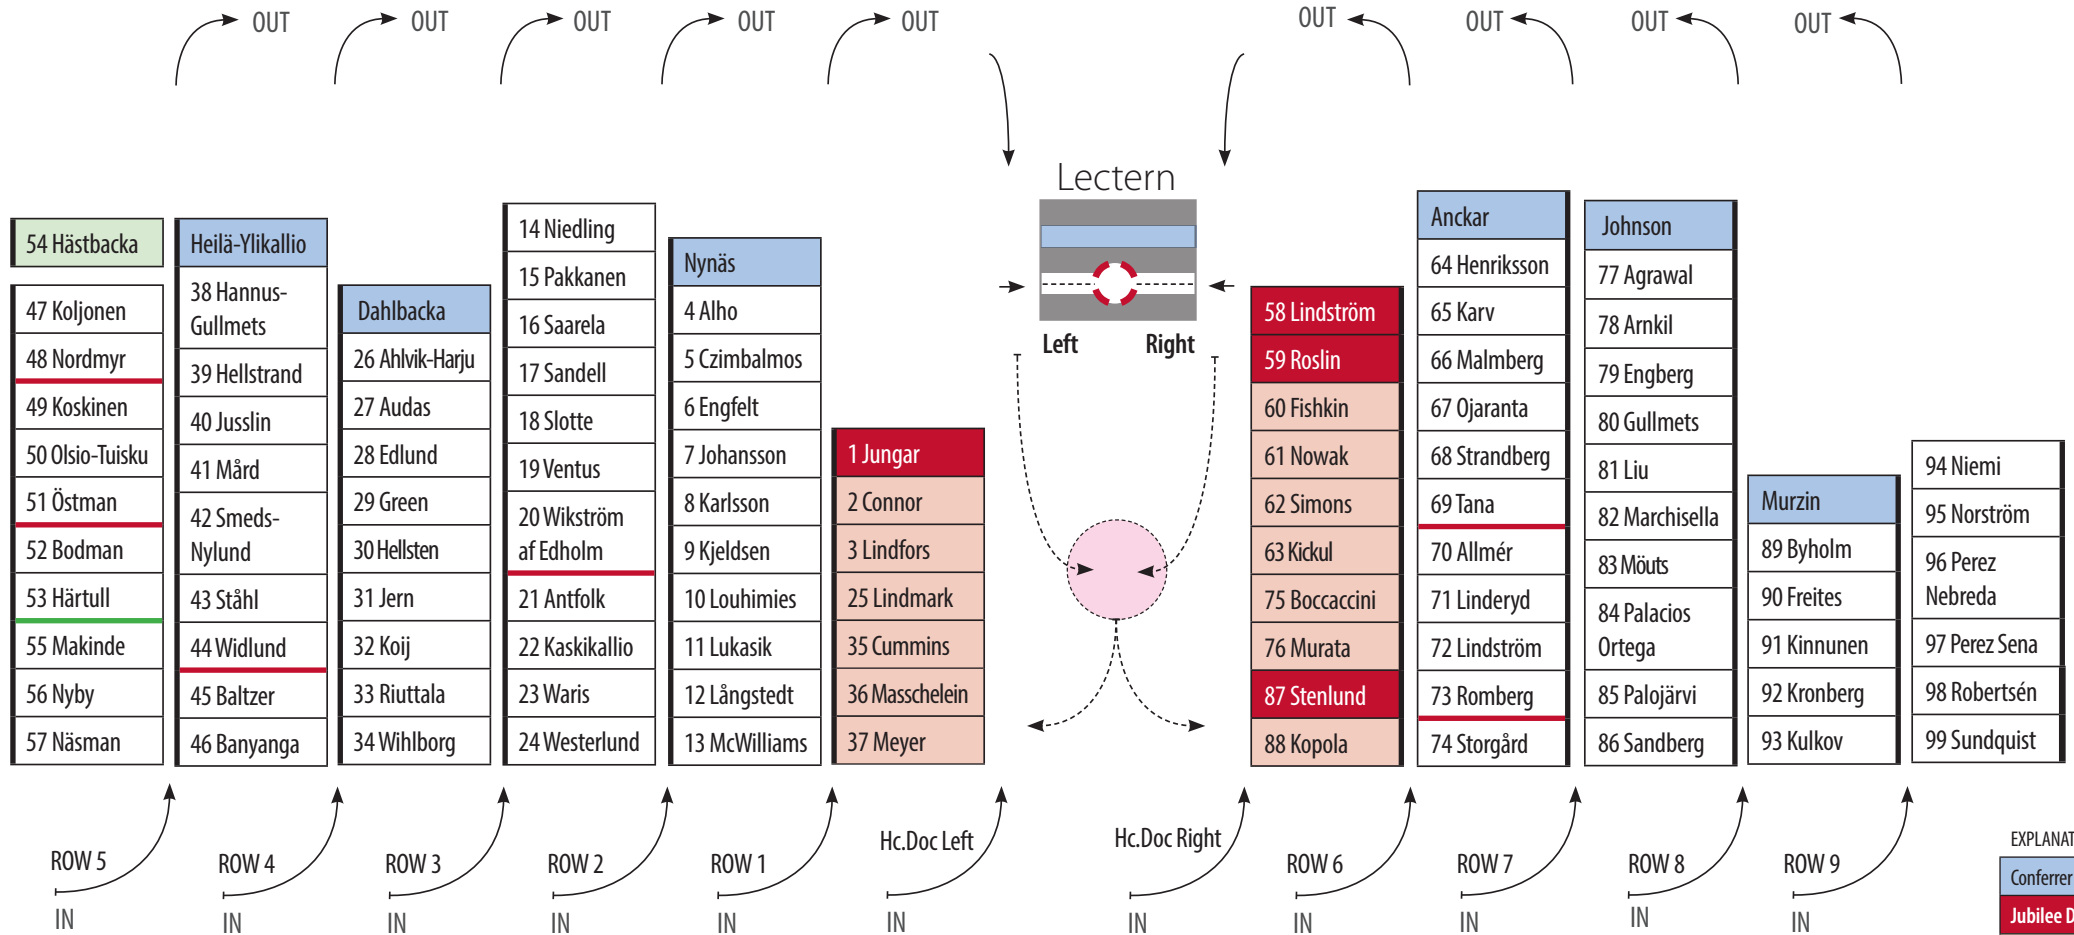

# SCENE

Waiting platform A

Waiting platform B

March in pairs until you reach your own row.  
**Honorary Doctors:** follow the marshals to the front rows.  
**Conferees:** follow your conferrer. When entering your row, the person on the left-hand side enters first, followed by the person on the right-hand side.